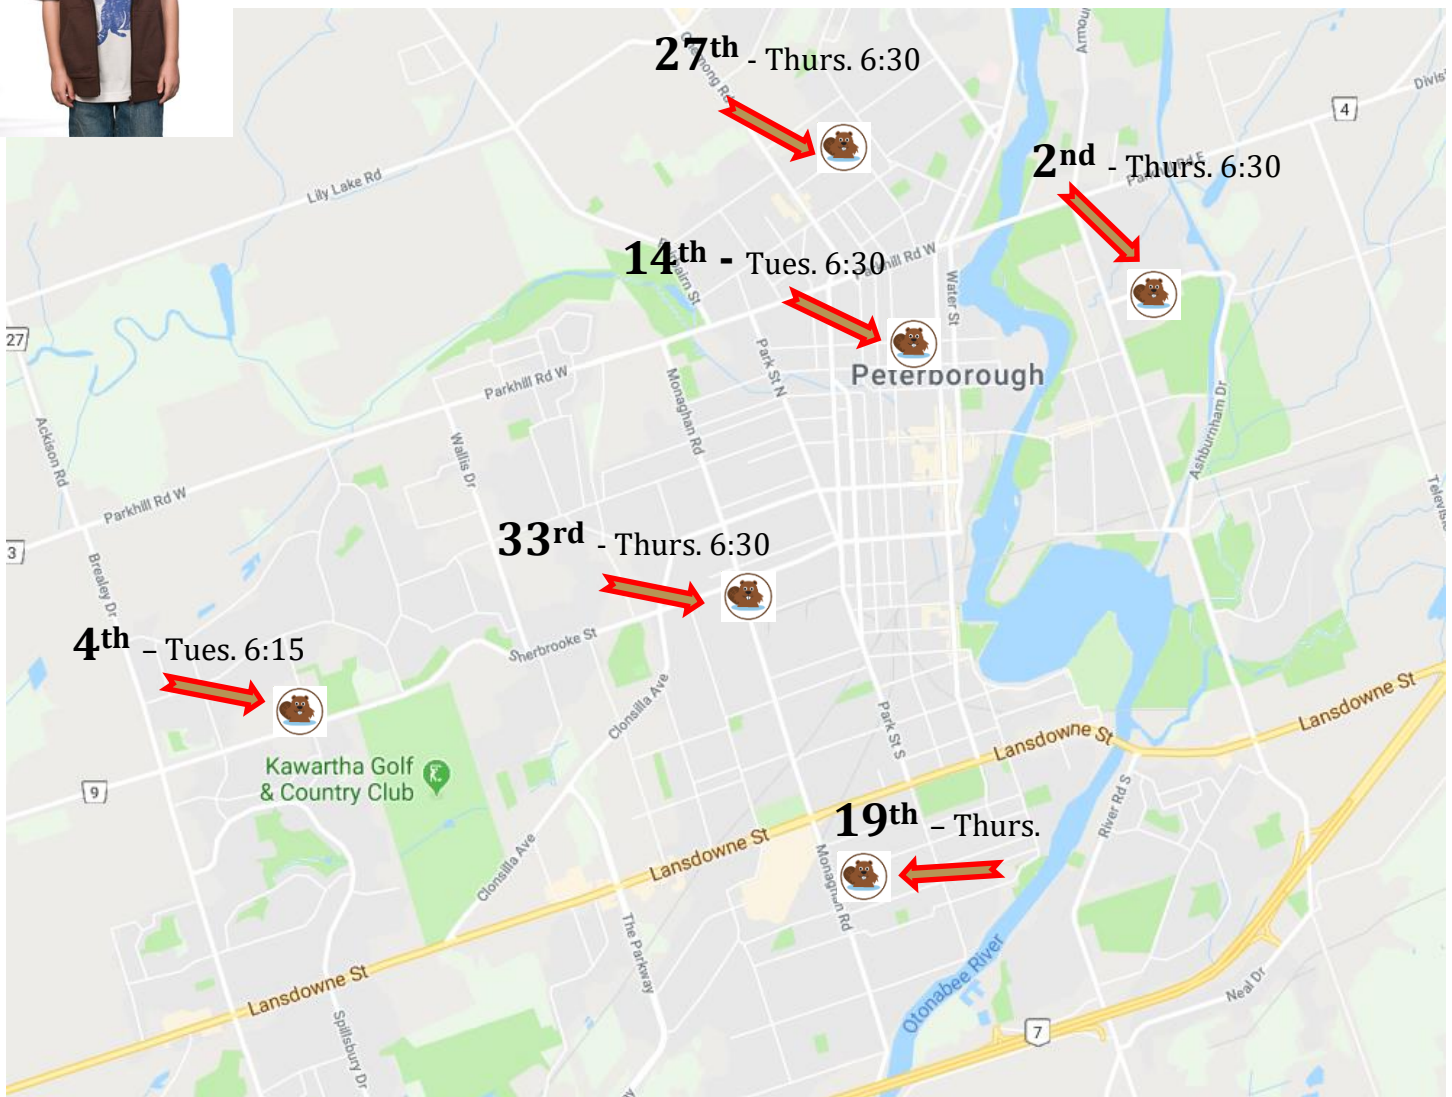

It starts with Scouts.

Kawartha Area Scouts

<https://kwascouting.ca/contact/>

Beaver Colonies in Peterborough for boys and girls 5-7

To register, login to www.MyScouts.ca

It starts with Scouts.

Kawartha Area Scouts

It starts with Scouts.

Kawartha Area Scouts

<https://kwascouting.ca/contact/>

Groups outside of Peterborough

1st Fenelon Falls

Cubs – Tues. 6:30
Scouts – Tues. 6:30

1st Cannington

Beavers - Tues. 6:30
Cubs – Tues. 7:00
Scouts – Tues. 7:00

1st Lakefield

Beavers - Tues. 6:30
Cubs – Wed. 6:30
Scouts – Thurs. 6:30

1st Bridgenorth

Beavers - Wed. 6:30
Cubs – Tues. 7:00
Scouts – Thurs. 7:00
Vents – Thurs. 7:00

1st Lindsay

Beavers - Mon. 5:30
Beavers - Mon. 6:45
Cubs – Tues. 6:30
Scouts – Wed. 6:30