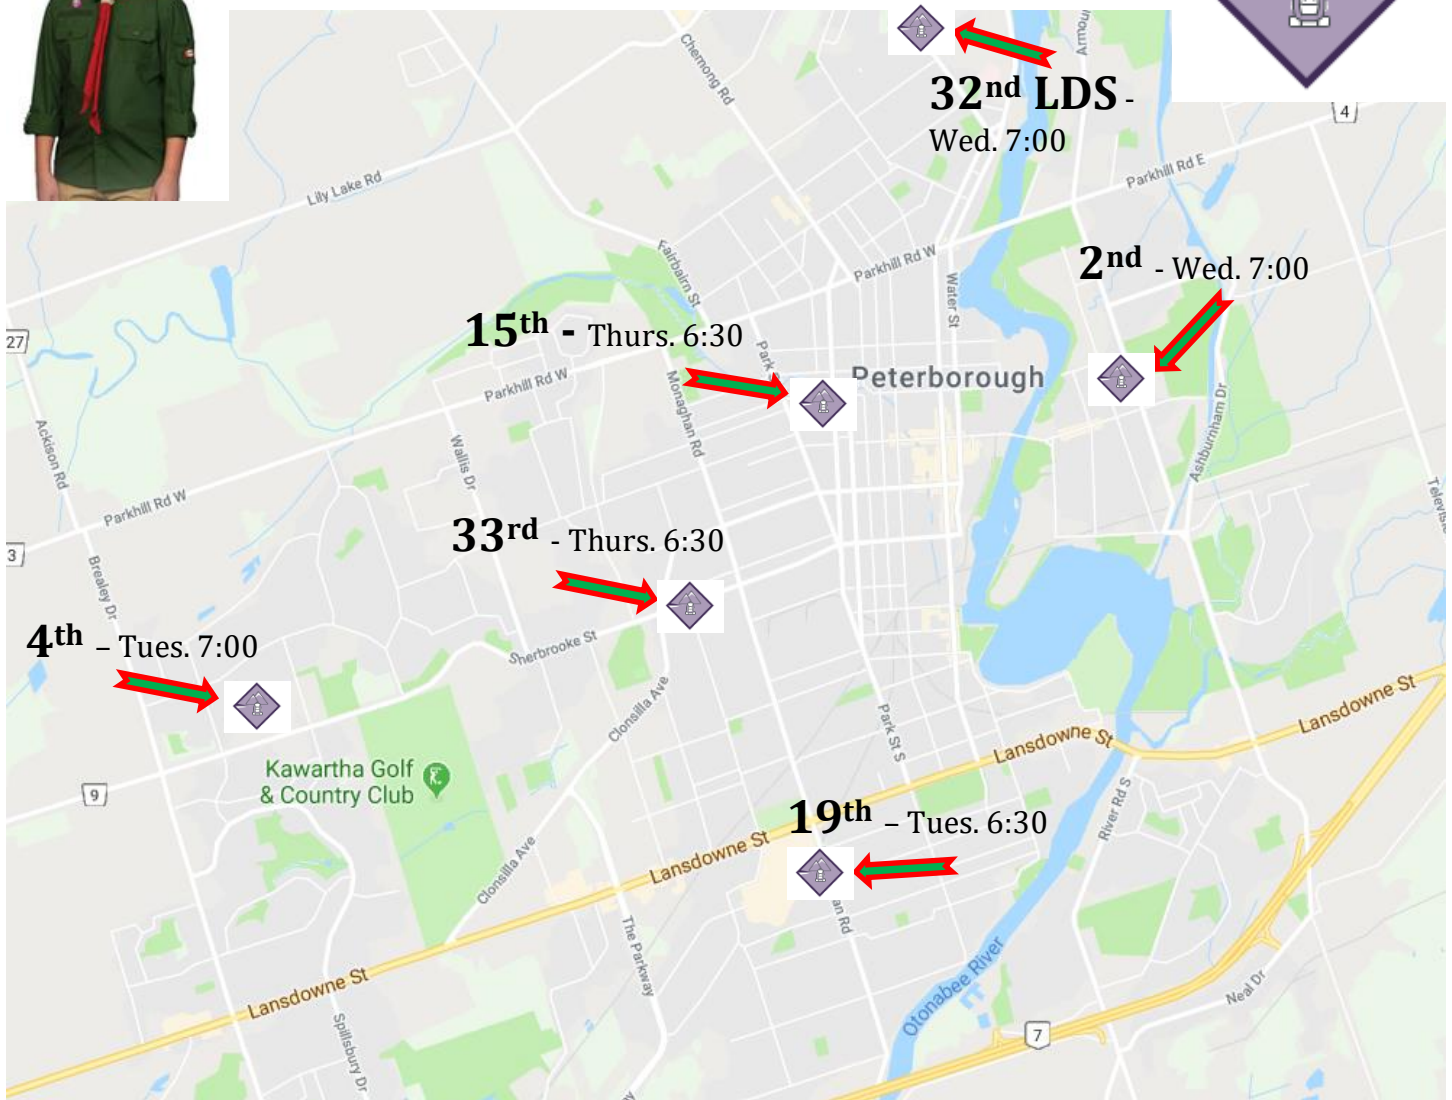

It starts with Scouts.

Kawartha Area Scouts

<https://kwascouting.ca/contact/>

Scout Troops in Peterborough for boys and girls 11-14

To register, login to www.MyScouts.ca