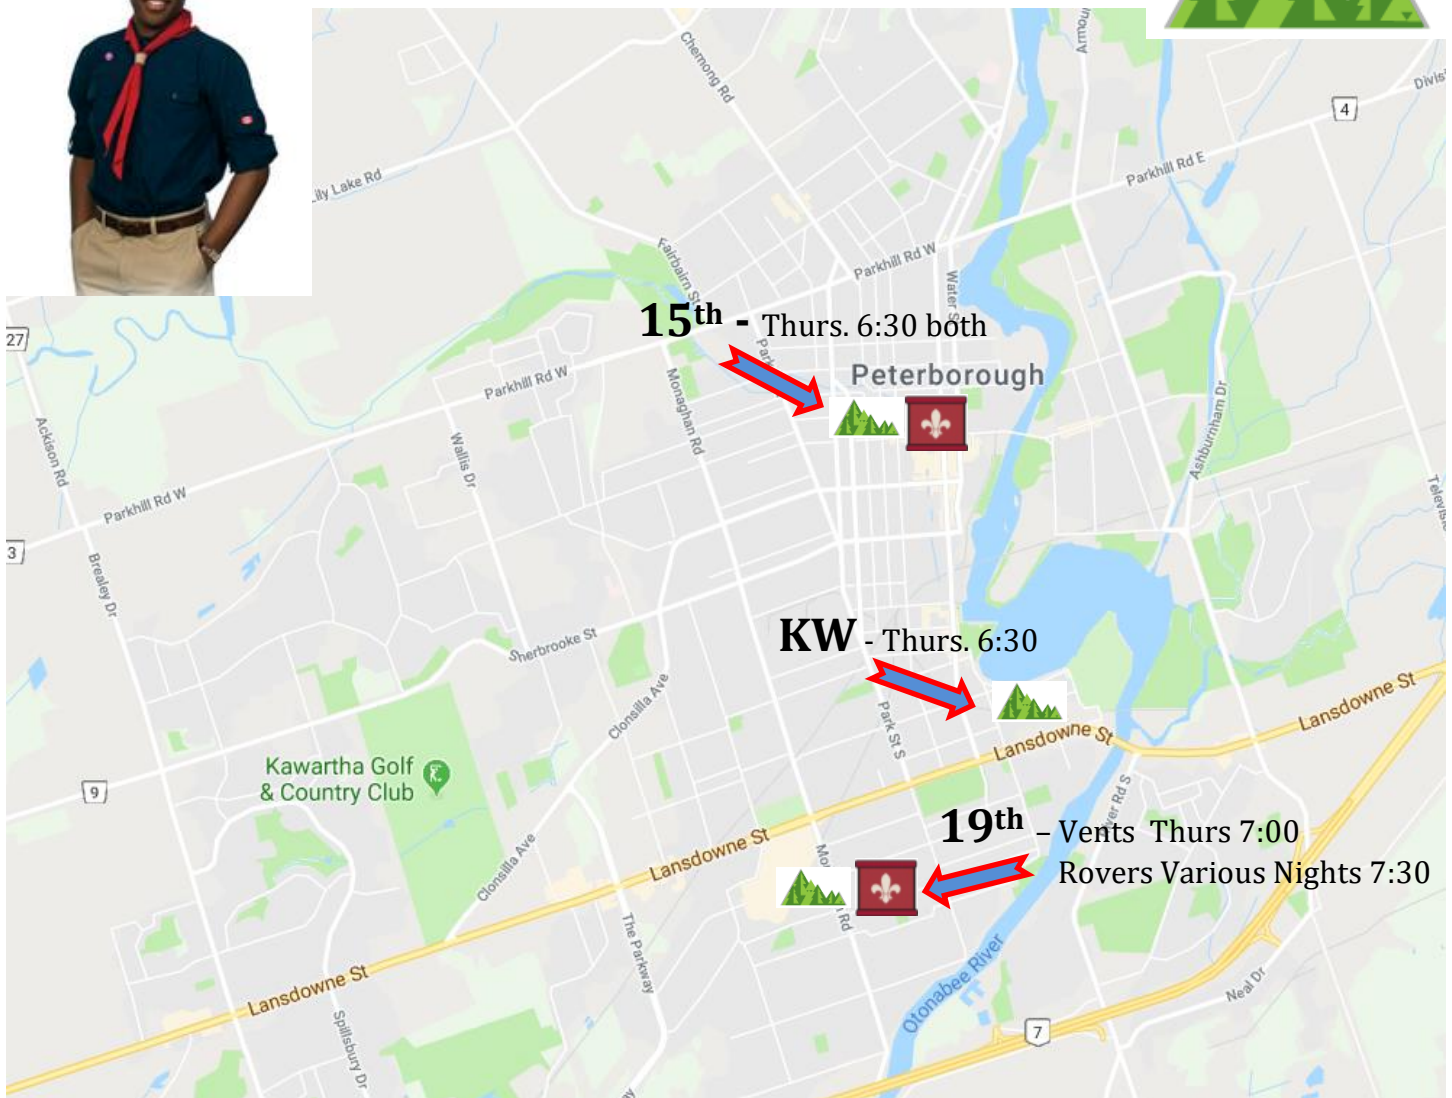

It starts with Scouts.

Kawartha Area Scouts

<https://kwascouting.ca/contact/>

Venturer Companies in Peterborough for boys and girls 15-17

To register, login to www.MyScouts.ca