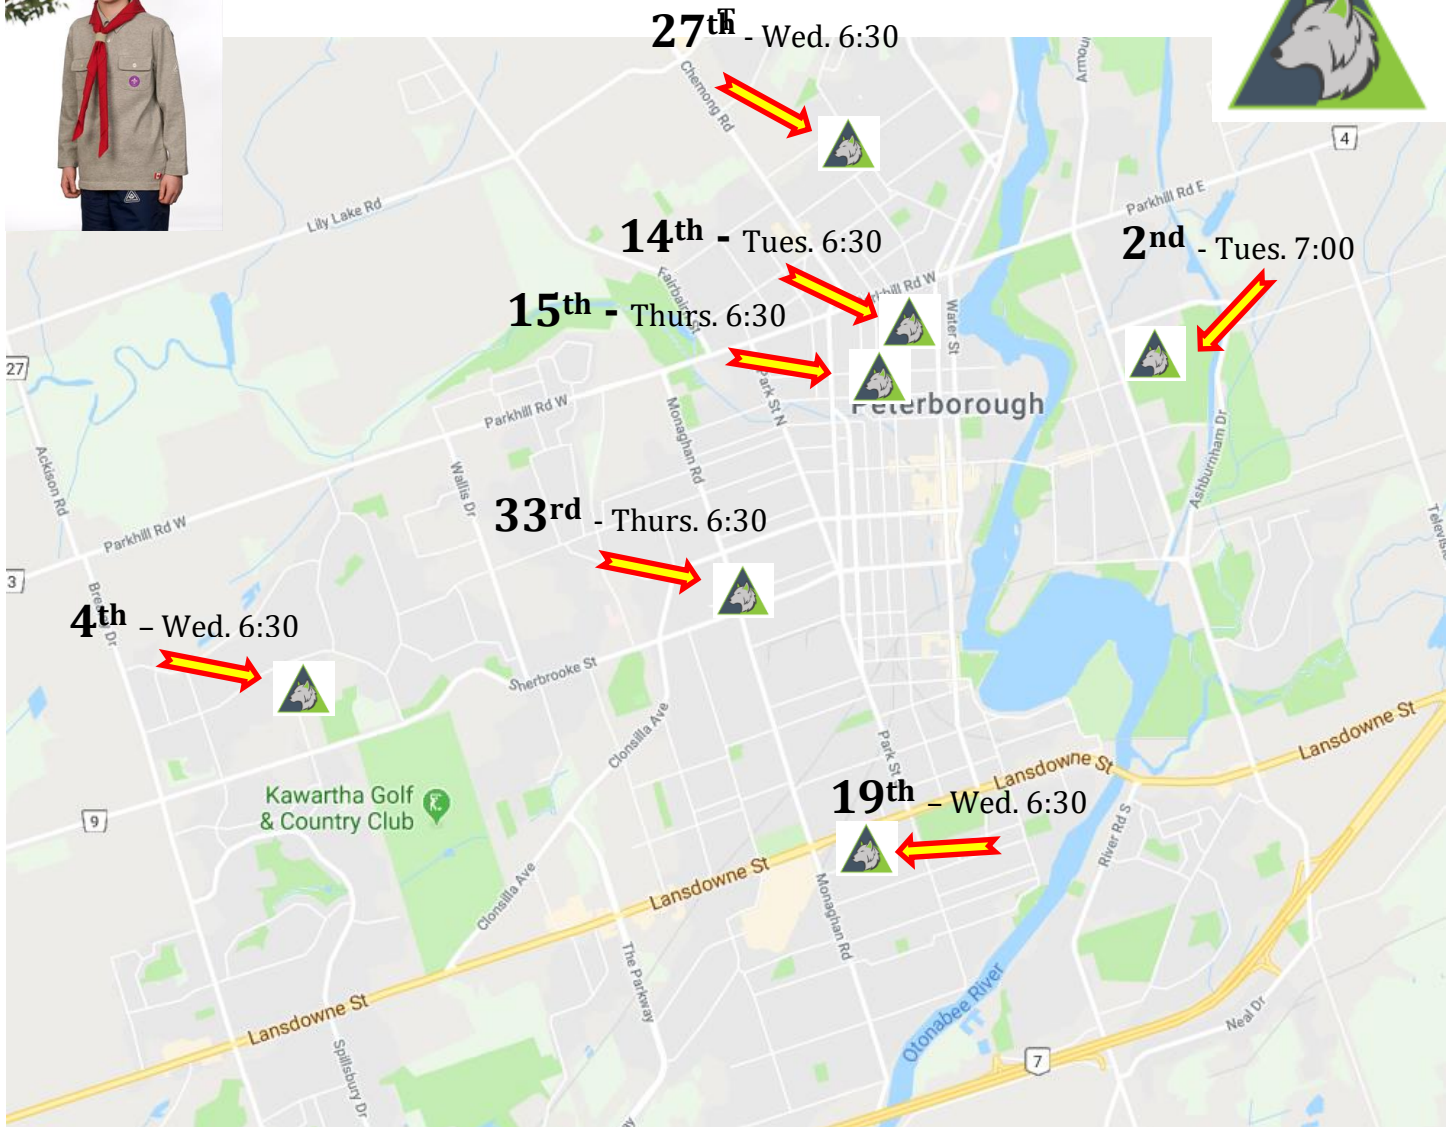

It starts with Scouts.

Kawartha Area Scouts

<https://kwascouting.ca/contact/>

Cub Packs in Peterborough for boys and girls 8-10

To register, login to www.MyScouts.ca