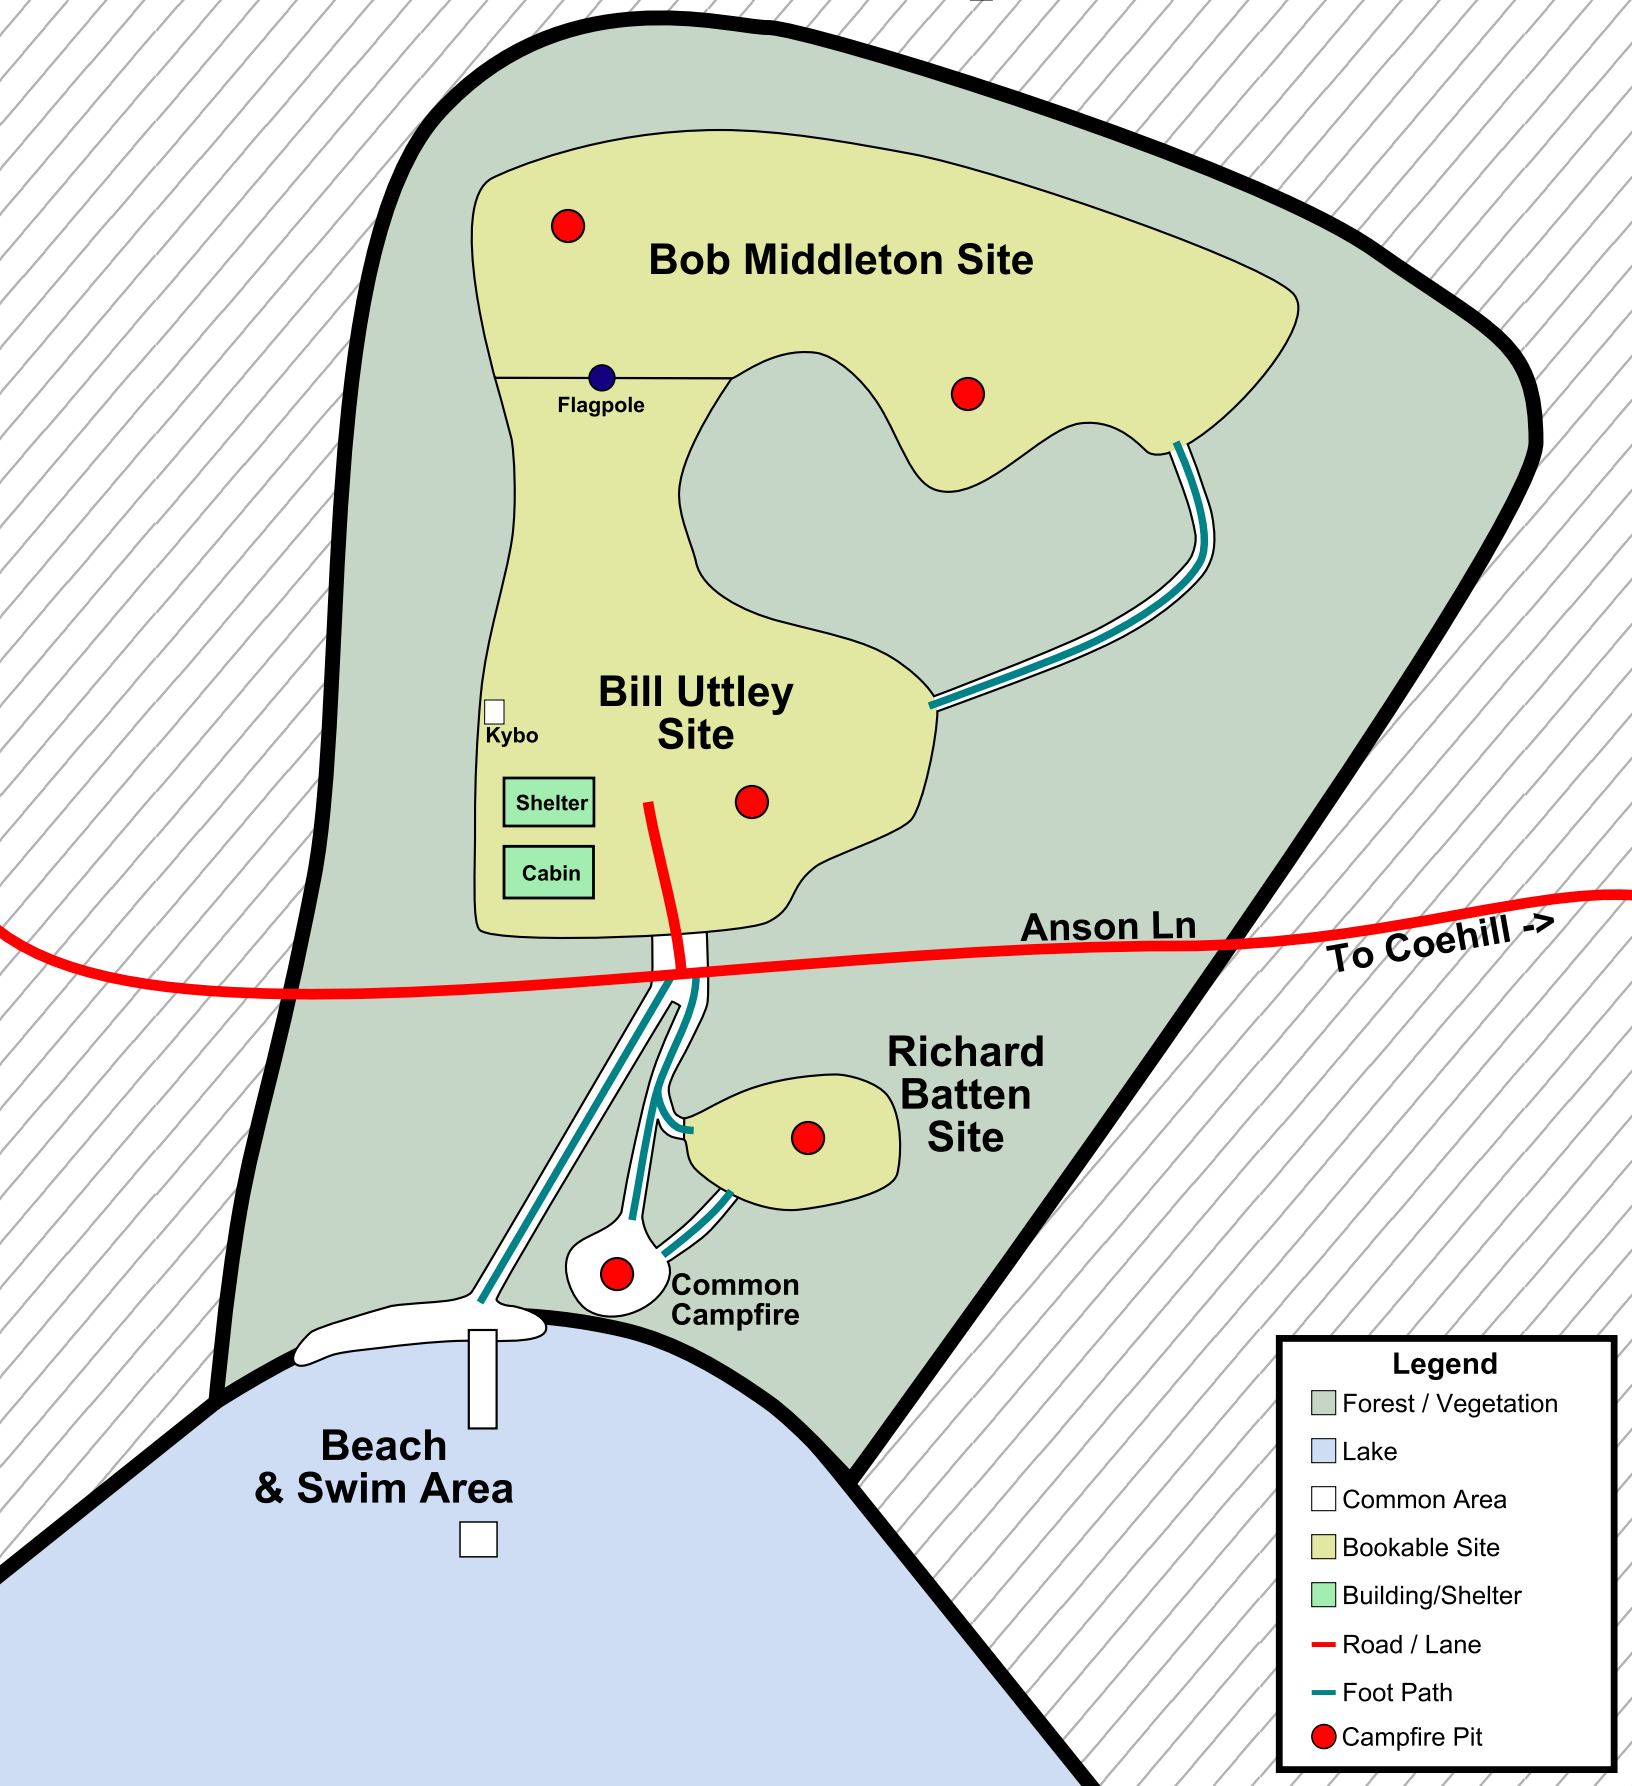

Camp Gilroy Site Map

| Legend | |
|--------|---------------------|
| | Forest / Vegetation |
| | Lake |
| | Common Area |
| | Bookable Site |
| | Building/Shelter |
| | Road / Lane |
| | Foot Path |
| | Campfire Pit |