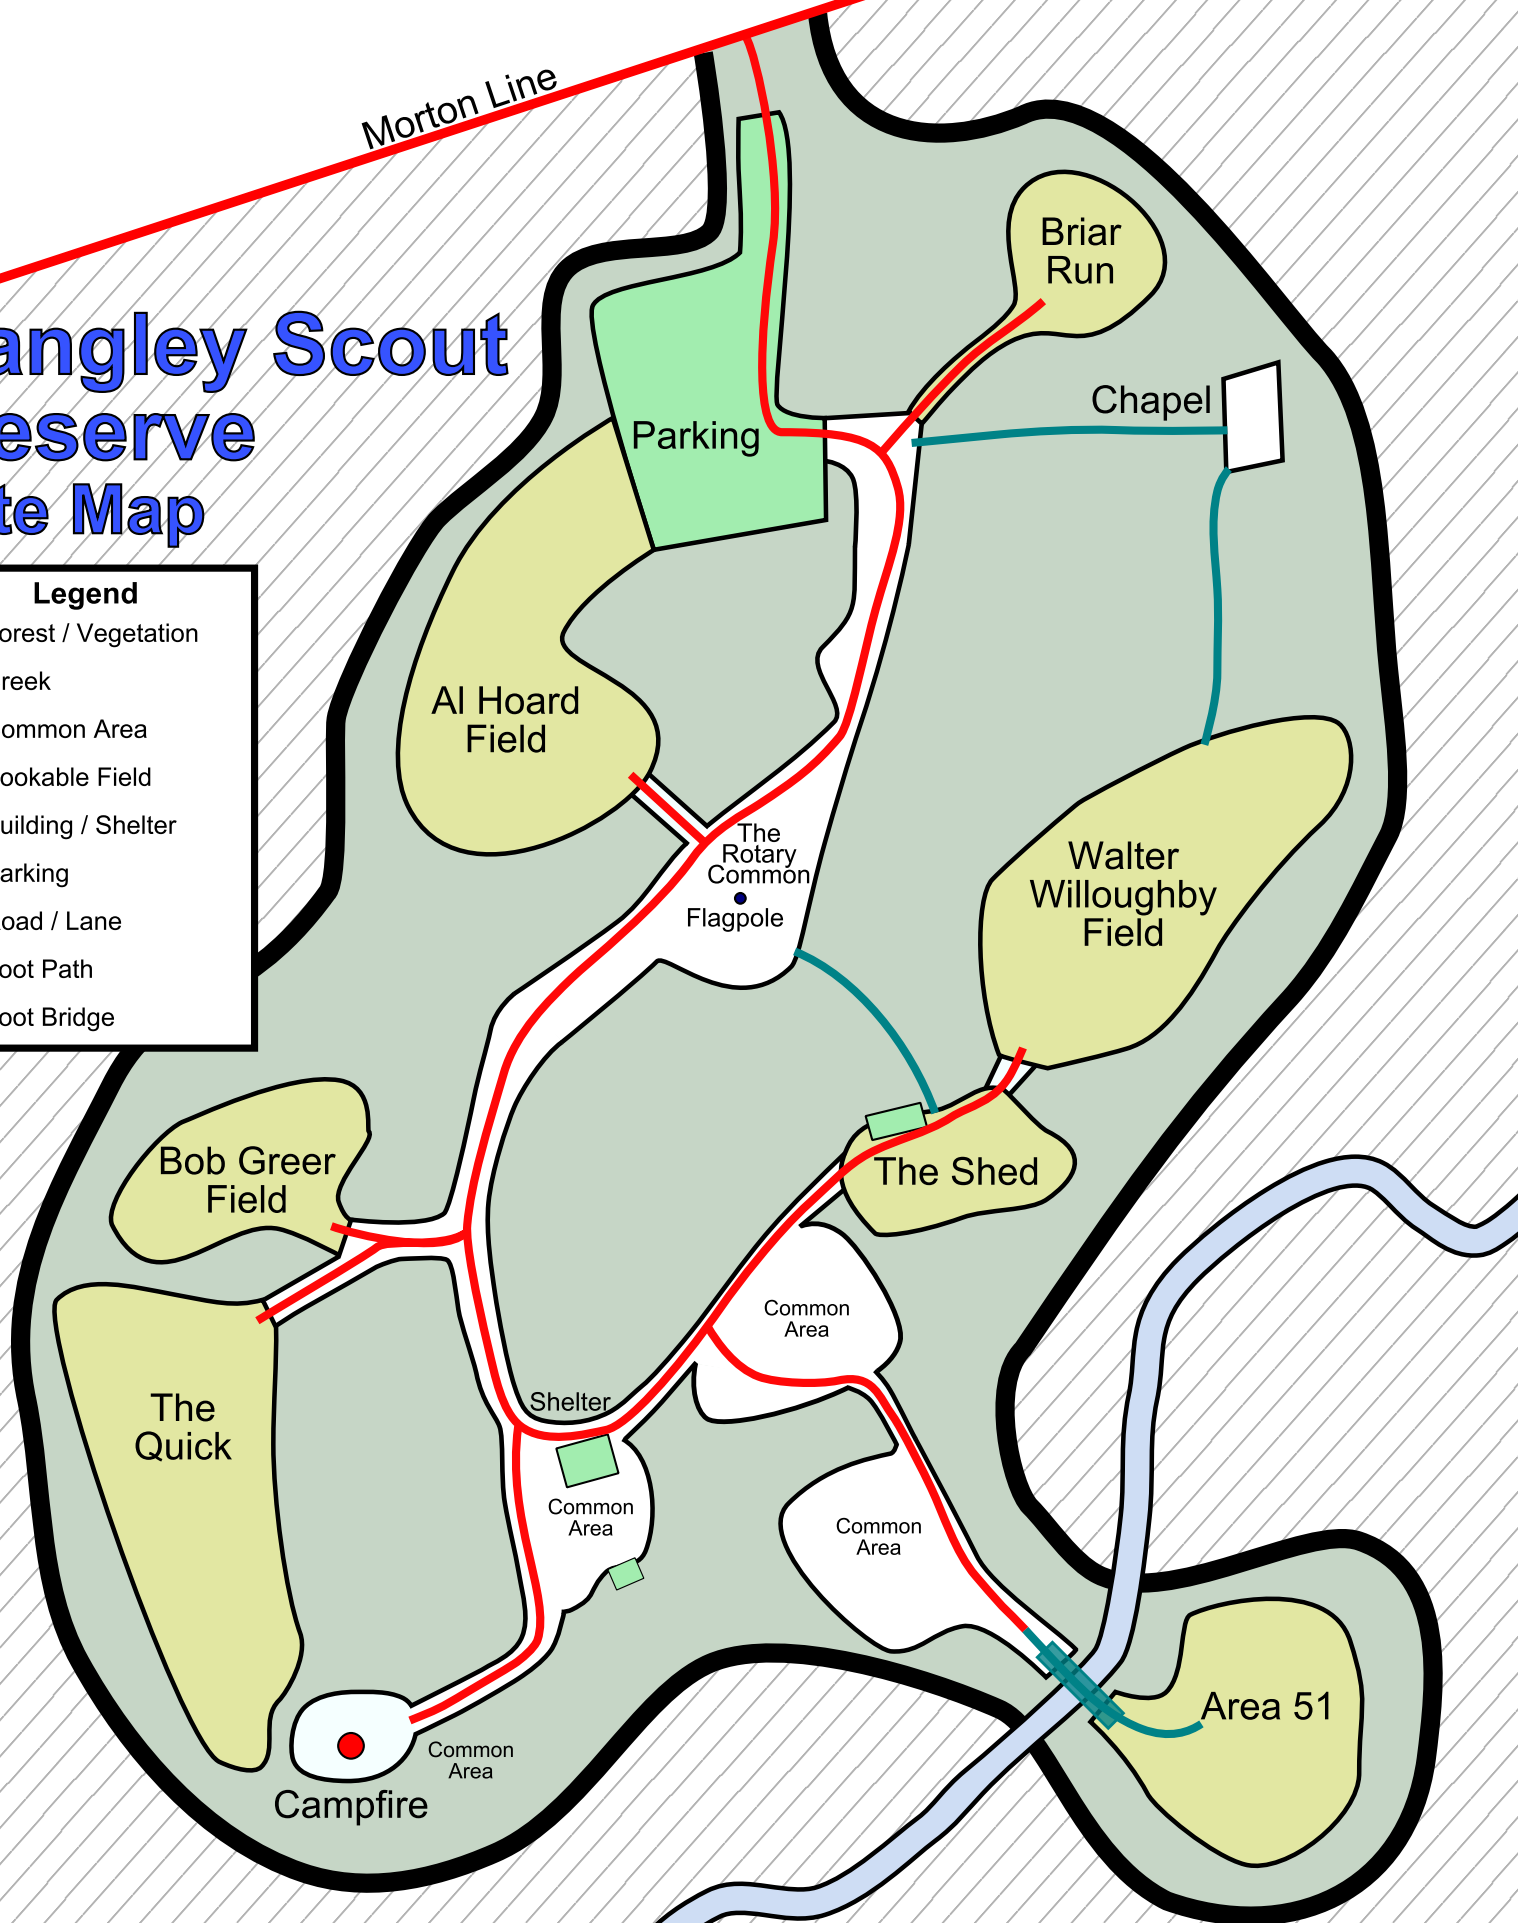

Langley Scout Reserve Site Map

Morton Line

Legend

- Forest / Vegetation
- Creek
- Common Area
- Bookable Field
- Building / Shelter
- P Parking
- Road / Lane
- Foot Path
- X Foot Bridge

Briar Run

Chapel

Parking

Al Hoard Field

The Rotary Common
Flagpole

Walter Willoughby Field

Bob Greer Field

The Shed

The Quick

Common Area

Shelter

Common Area

Common Area

Campfire

Common Area

Area 51